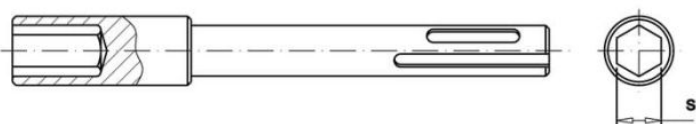

49.07
KW-UM

Kärkipidike magneetti 1/4"

SEND THE INQUIRY

+358 103 195 100

Dimensions

Material index	L [mm]	s [mm]
49071/4075S	75	1/4"
49071/4060S	60	1/4"
49071/4060WS	60	1/4"
49071/4060HS	60	1/4"
49071/4054HS	54	1/4"
49071/4050HS	50	1/4"