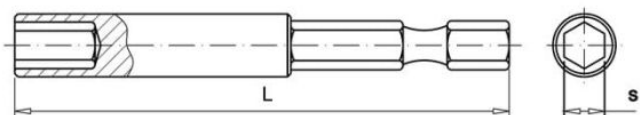

49.07
KW-UM

Kärkipidike magneetti 1/4"

SEND THE INQUIRY

+358 103 195 100

Dimensions

Material index	L [mm]	s [mm]
49071/4075S	75	1/4"
49071/4060S	60	1/4"
49071/4060WS	60	1/4"
49071/4060HS	60	1/4"
49071/4054HS	54	1/4"
49071/4050HS	50	1/4"