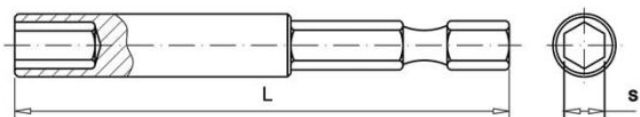

49.07
KW-UM

Kärkipidike magneetti 1/4"

SEND THE INQUIRY

+358 103 195 100

Dimensions

Material index	L [mm]	s [mm]
49071/4050HS	50	1/4"
49071/4054HS	54	1/4"
49071/4060HS	60	1/4"
49071/4060S	60	1/4"
49071/4060WS	60	1/4"
49071/4075S	75	1/4"