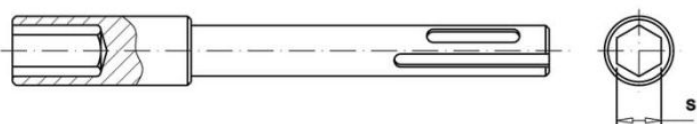

49.07
KW-UM

Kärkipidike magneetti 1/4"

SEND THE INQUIRY

+358 103 195 100

Dimensions

Material index	L [mm]	s [mm]
49071/4050HS	50	1/4"
49071/4054HS	54	1/4"
49071/4060HS	60	1/4"
49071/4060S	60	1/4"
49071/4060WS	60	1/4"
49071/4075S	75	1/4"